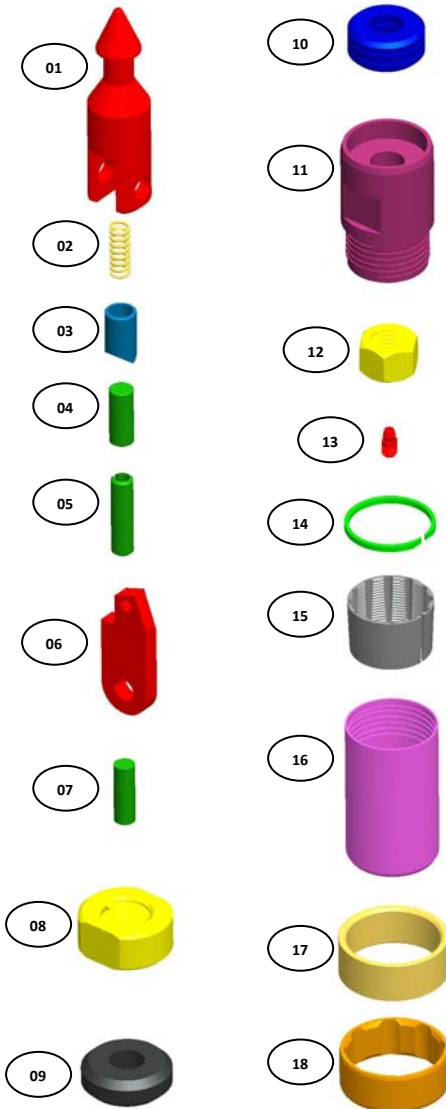

BWL CORE BARREL SPARE PARTS KIT

	ITEM DESCRIPTION	PART NUMBERS
1-18	BWL CORE BARREL SPARE PARTS KIT	14-00-140
1	SPEARHEAD POINT	16-03-001
2	COMPRESSION SPRING	16-03-002
3	DETENT PLUNGER	16-03-003
4	SOLID DOWELL 7/16" x 1"	16-03-005
5	SPRING DOWELL 3/8" x 1 5/8" - 2 NOS.	14-03-003
6	BWL LATCH - 2 NOS.	14-03-005
7	SOLID DOWELL 3/8" x 1 1/4"	14-03-006
8	ADJUSTING HEX NUT	14-03-008
9	SHUT OFF VALVE - 2 NOS.	14-03-010
10	THRUST BEARINGS - 2 NOS.	14-03-012
11	BEARING SPINDLE	14-03-014
12	NYLOCK NUT , 5/8" UNC	14-03-017
13	GREASE FITTING	16-03-024
14	RING STOP	14-03-021
15	CORE LIFTER	14-03-022
16	CORE LIFTER CASE	14-03-023
17	RING LANDING	14-02-003
18	STABILIZER RING	14-02-006